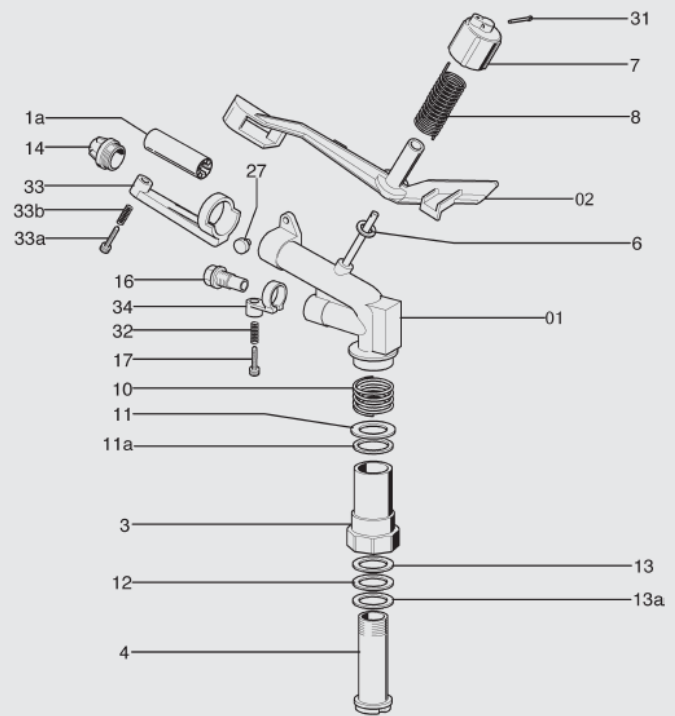

### Part Circle

### Full Circle

**Spare parts:** When ordering spare parts, please specify type of sprinkler and code number.

Data, weights and dimensions are not binding for the manufacturer, who reserves the right to bring changes as he sees fit.