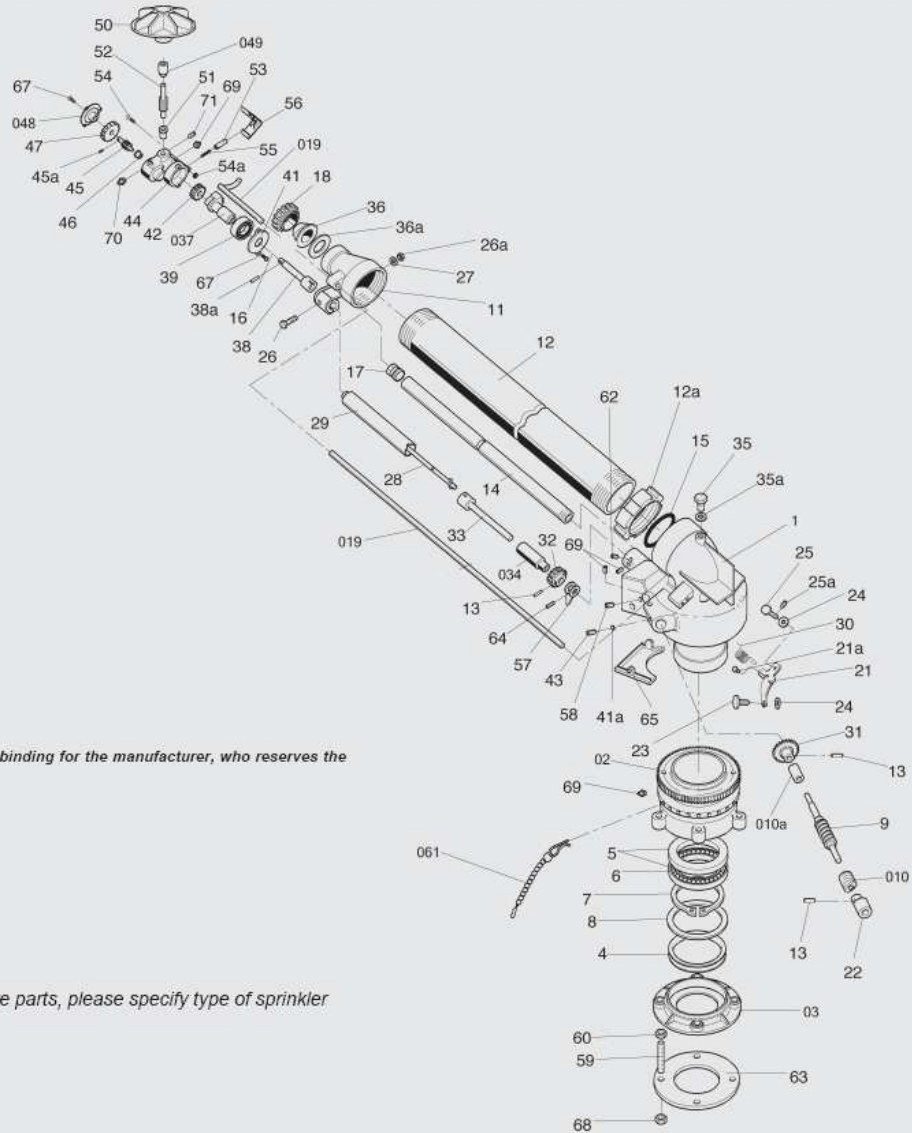

IB International Pty Ltd
PO Box 5481 Manly Qld 4179
Ph: 07 3348 8300 Fax: 07 3348 8900
Mob: 0408 379 619 Web: www.ibinternational.com.au

Big River

Data, weights and dimensions are not binding for the manufacturer, who reserves the right to bring changes as he sees fit.

Spare parts: When ordering spare parts, please specify type of sprinkler and code number.

Code	Fig	Qty	Description	Code	Fig No.	Qty	Description	Code	Fig No.	Qty	Description
142101	1	1	Sprinkler Body	142126	26	1	Screw	142145kit	045	1	Complete Pinion
142102kit	02	1	Crown	142126a	26a	1	Nut	142146	46	1	Pinion Bearing
142103kit	03	1	Body Support	142127	27	1	Washer	140319	47	1	Toothed Wheel
142104	4	1	U-Packing	142128	28	1	Shafting Bar	142148kit	048	1	Cover With Bearing
142105	5	2	Ball Bearing Ring	142129	29	1	Shafting Bar Cover	140317kit	049	1	Bearing House
142106	6	30	Sphere	142130	30	1	Spring For Lever	140367	49a	1	Du-Bearing
142107	7	1	Fastener Ring	142131	31	1	Lateral Bevel Pinion	142150	50	1	Propeller
142108	8	1	U-Packing Ring	142132	32	1	Central Bevel Pinion	142151	51	1	Blind Bearing
142109	9	1	Endless Screw Body	142133kit	033	1	Shaft	140316	52	1	Endless Screw
140310b	9a	2	Washer	142134kit	034	1	Shaft Bearing	142153	53	1	Spring House
140310kit	010	1	Threaded Bearing	142134a	34a	1	Washer	142154	54	1	Screw
142110akit	010a	2	Internal Bearing	140374	35	1	Plug	142154a	54a	1	Nut
142111	11	1	Pipe Head	140374a	35a	1	Washer	142155	55	1	Inversion Spring
142112	12	1	Principal Pipe	142136	36	3	Main Nozzle	142156	56	1	Cover
142112a	12a	1	Ferrule For Pipe	140338	36a	1	Packing For Nozzle	142157	57	1	Inversion Lever
142112kitg	012	1	Complete Principal Pipe	142136b	36b	1	Rubber Nozzle	140310c	58	1	Grub Screw
140331	13	3	Elastic Pin	142136i	36i	1	Flip Nozzle	142159	59	4	Stud Bolt
142114	14	1	Secondary Pipe	142137kit	037	1	Gearbox Support	142160	60	4	NUT
142115	15	1	O-Ring For Pipe	142138	38	1	Gearbox Shaft	142161kit	061	1	Inversion Cotter Pin
140373a	16	1	Elastic Pin	142138a	38a	1	Elastic Pin	142162	62	1	Grub Screw
142117	17	1	Secondary Nozzle	142138kit	038	1	Complete Pin	142163	63	1	Body Support Packing
140117	18	1	Nozzle Lock Ring	142139	39	1	Du-Bearing	142164	64	1	Grub Screw
142119kit	019	1	Jet Breaker Bar	140366	40	1	Du-Bearing For Gearbox	142165	65	1	Inversion Lever Cover
140373	20	1	Stream Breaker Bearing	142141	41	1	Cover	142167	67	5	Screw
142121kit	021	1	Stream Breaker Lever	140309b	41a	1	Plug	142168	68	4	Nut
142121a	21a	1	Screw	142142	42	1	Gearbox Gear	140368	69	3	Grease Nipple
142122	22	1	Cam	142143	43	1	Grub Screw	142170	70	1	Grease Nipple
140343	23	1	Screw For Lever	142144	44	1	Gearbox	140316a	71	1	Grub Screw
140344	24	1	Nut For Lever	142144kit	044	1	Complete Gearbox	140368	76	3	Grease Nipple
142125	25	1	Lever Upper Screw	142145	45	1	Pinion				
142125a	25a	1	Elastic Pin	140320a	45a	1	Pin For Pinion